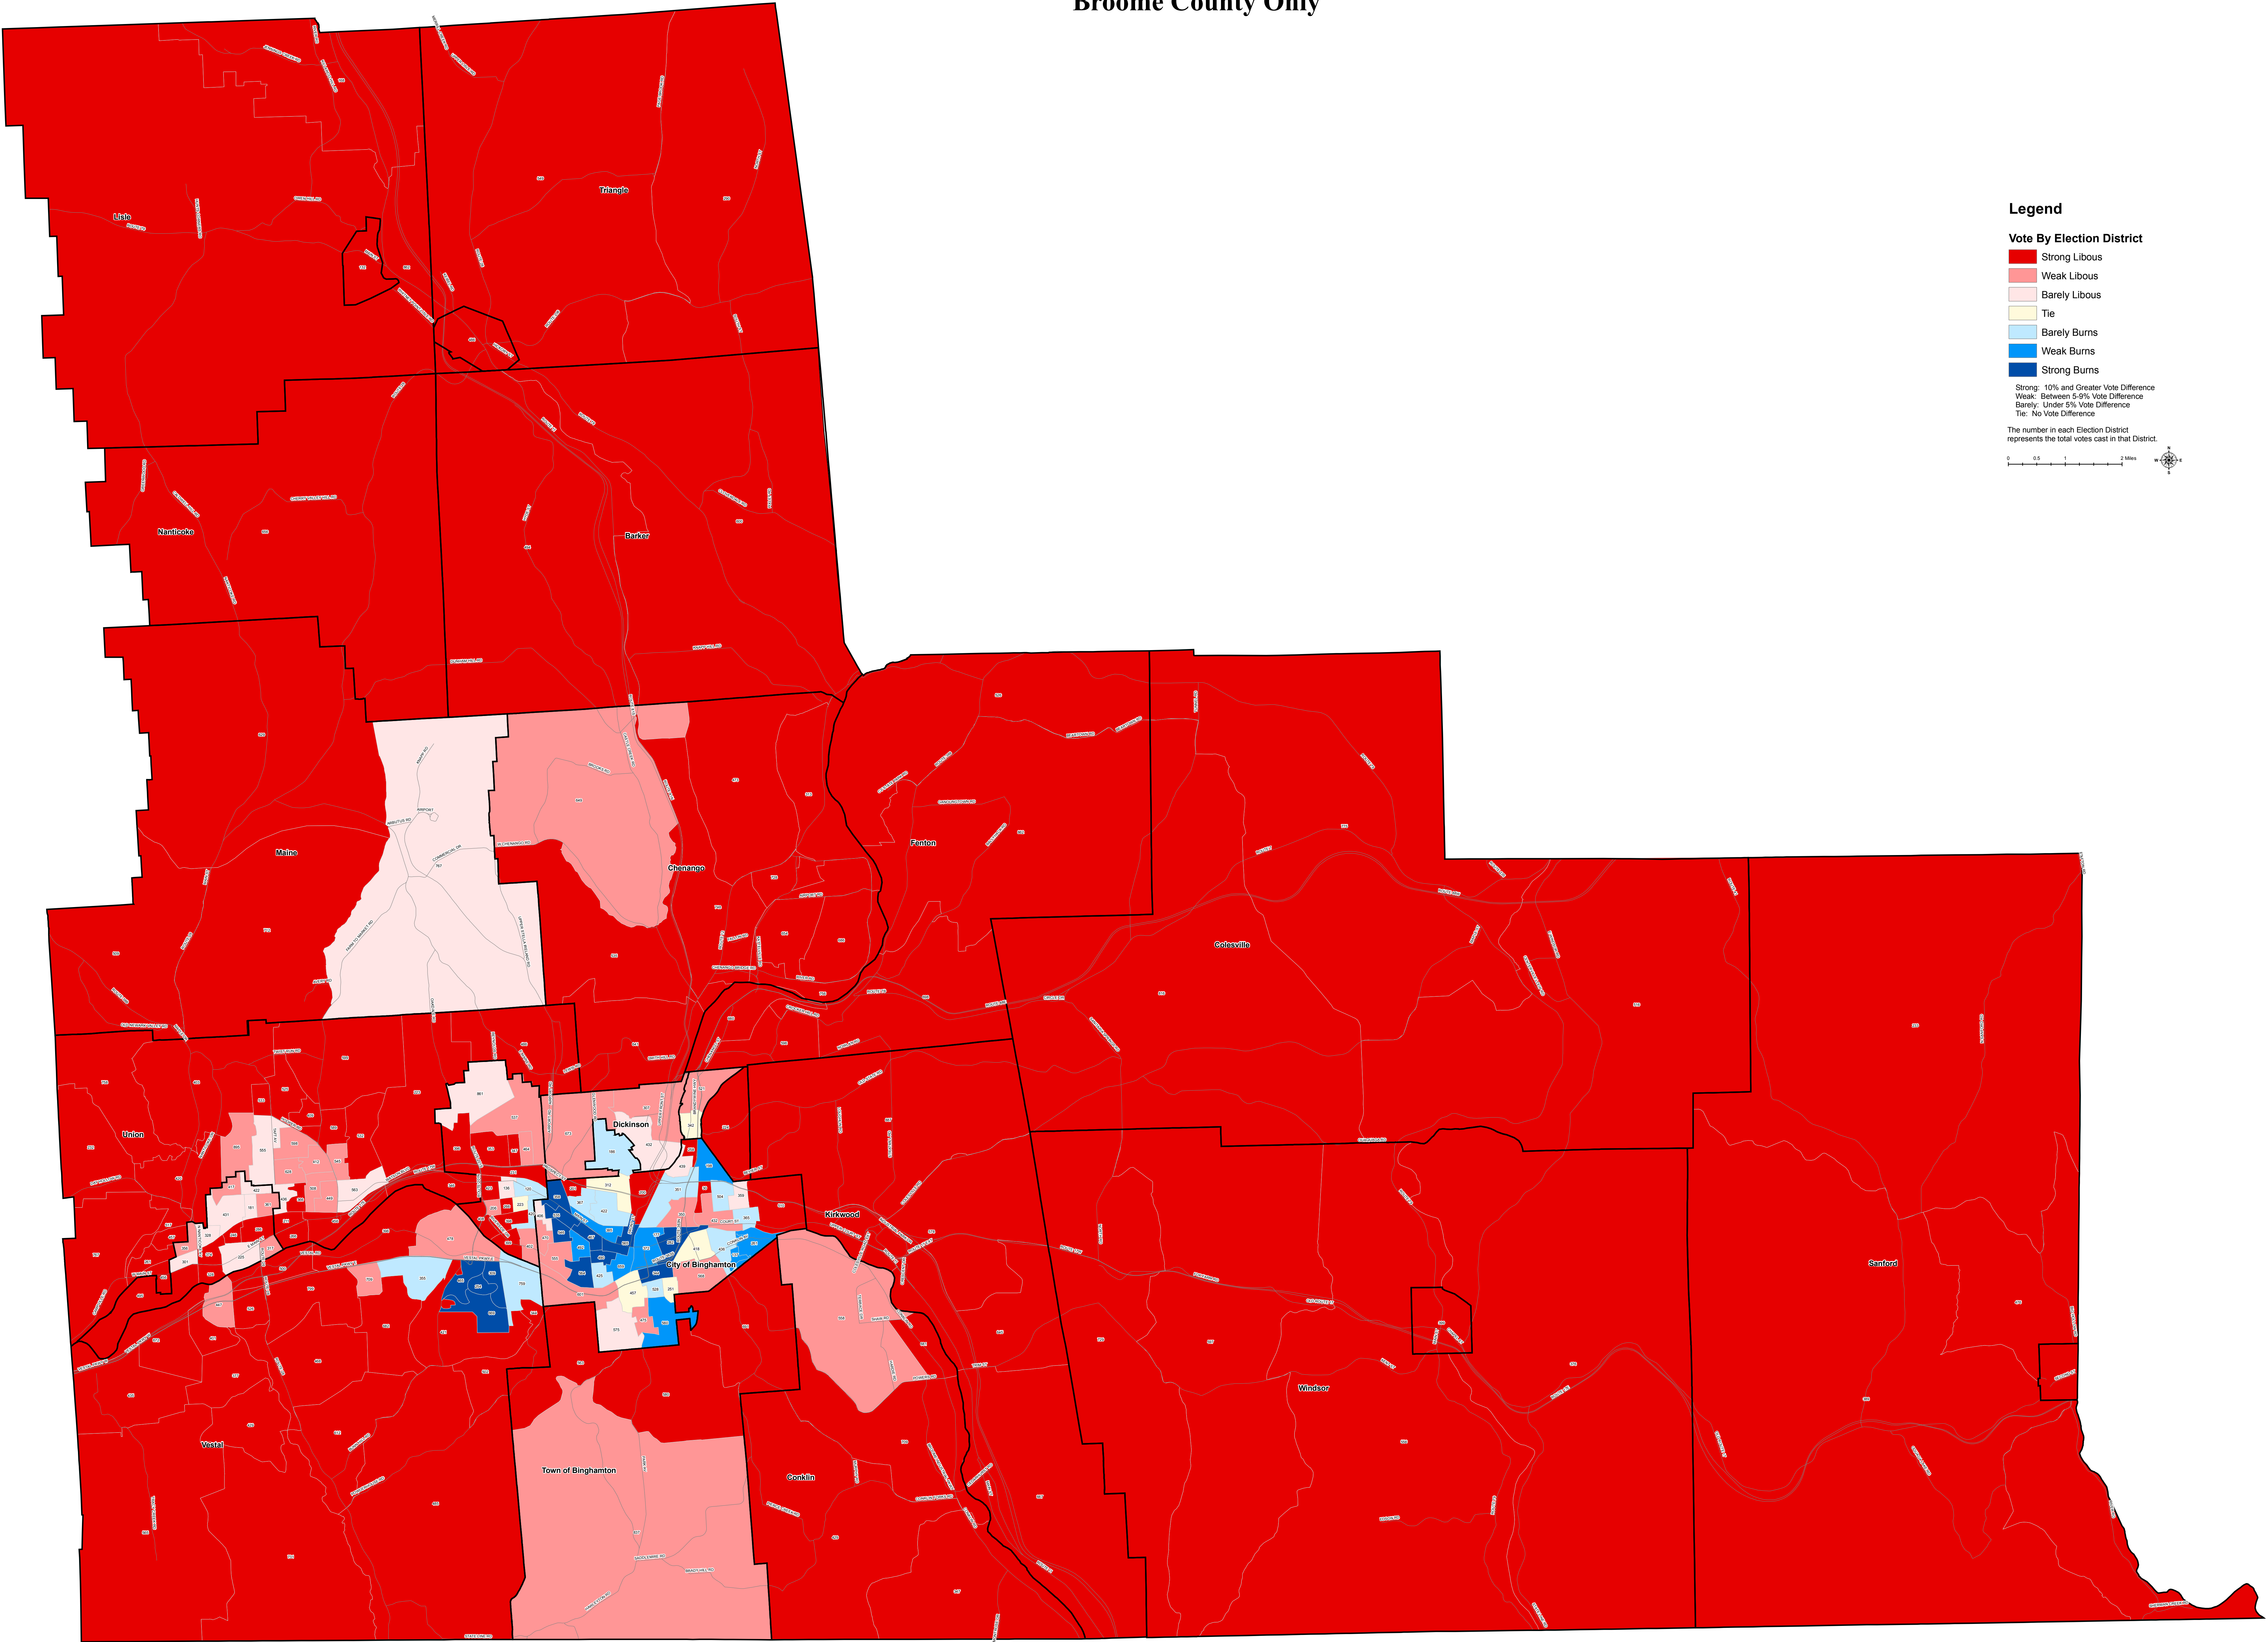

2004 State Senate 52nd District Election Results: Broome County Only

Legend

Vote By Election District

- Strong Libous
- Weak Libous
- Barely Libous
- Tie
- Barely Burns
- Weak Burns
- Strong Burns

Strong: 10% and Greater Vote Difference
Weak: Between 5-9% Vote Difference
Barely: Under 5% Vote Difference
Tie: No Vote Difference

The number in each Election District represents the total votes cast in that District.

0 0.5 1 2 Miles